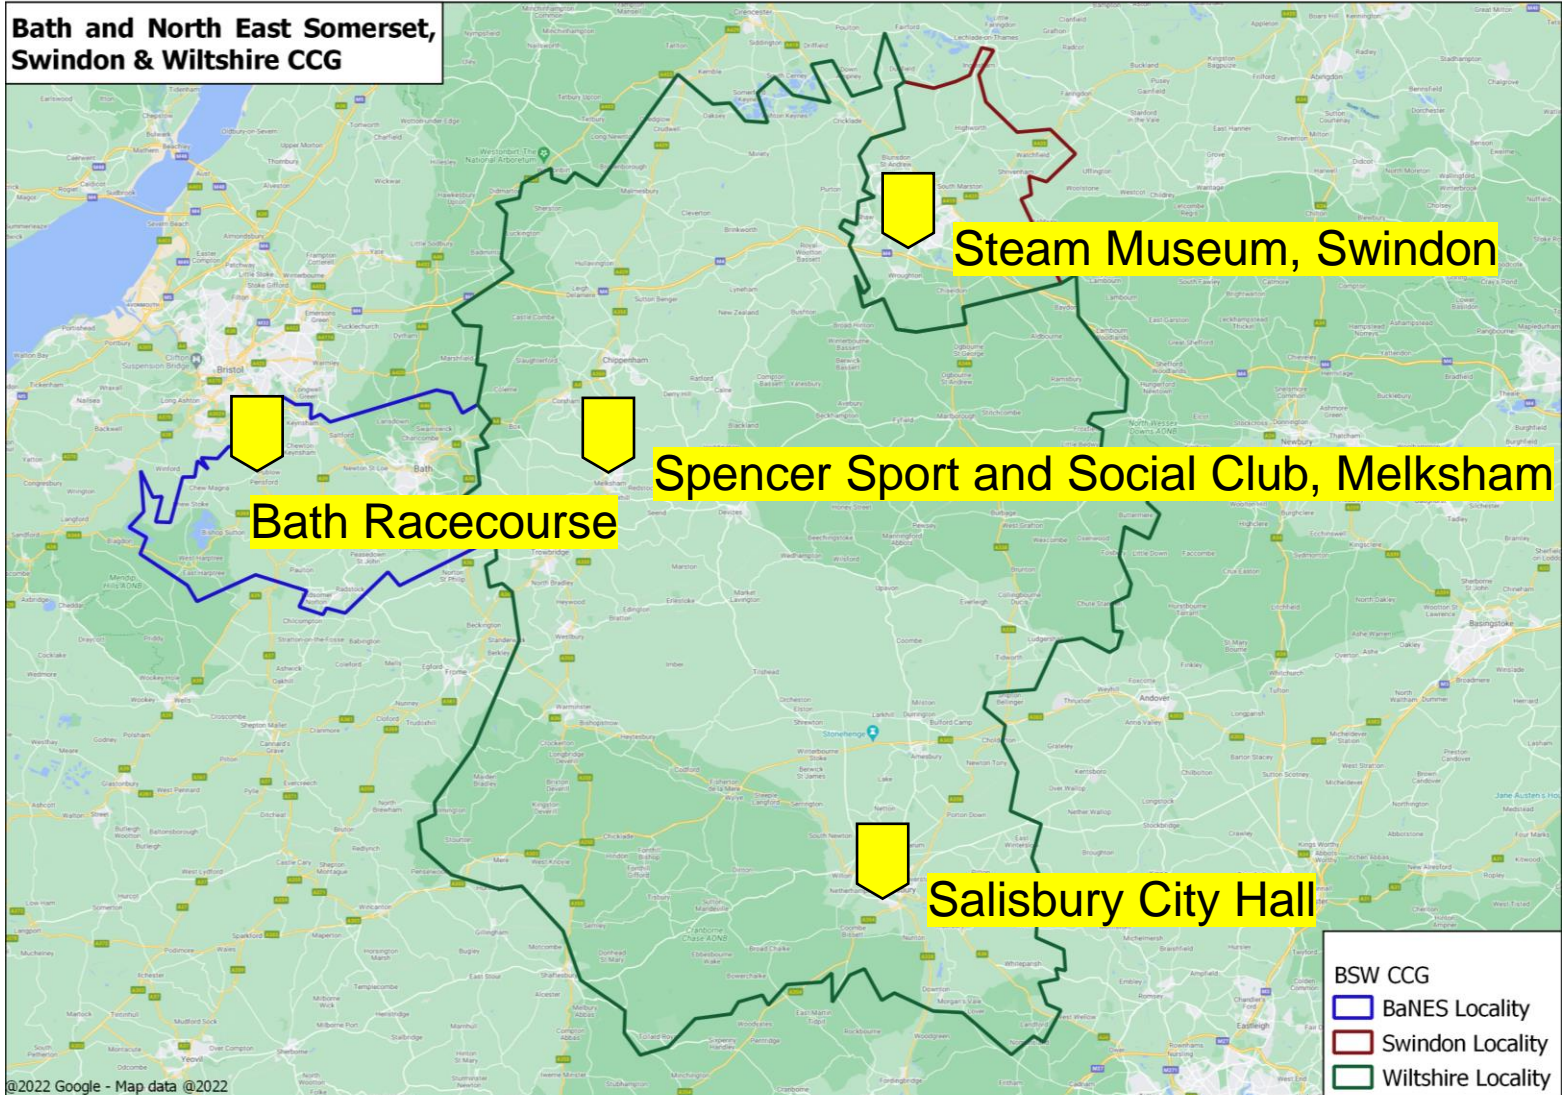

Covid-19 vaccinations for 12 to 15-year-olds during February half term

Steam Museum, Swindon

Tuesday 15 February
Saturday 19 February
Tuesday 22 February
Saturday 26 February

(No walk-ins. Please book appointments in advance.)

Spencer Sport and Social Club, Melksham

Tuesday 15 February (6pm – 8.30pm)
Thursday 17 February (6pm – 8.30pm)
Tuesday 22 February (2pm – 8pm)
Wednesday 23 February (2pm – 8pm)
Thursday 24 February (6pm – 8.30pm)
Saturday 26 February (10am – 4pm)

(Open for walk-ins)

Salisbury City Hall

Open for walk-ins every day from 8.30am

Bath Racecourse

Open for walk-ins and appointments every day. Please check opening times online before visiting.